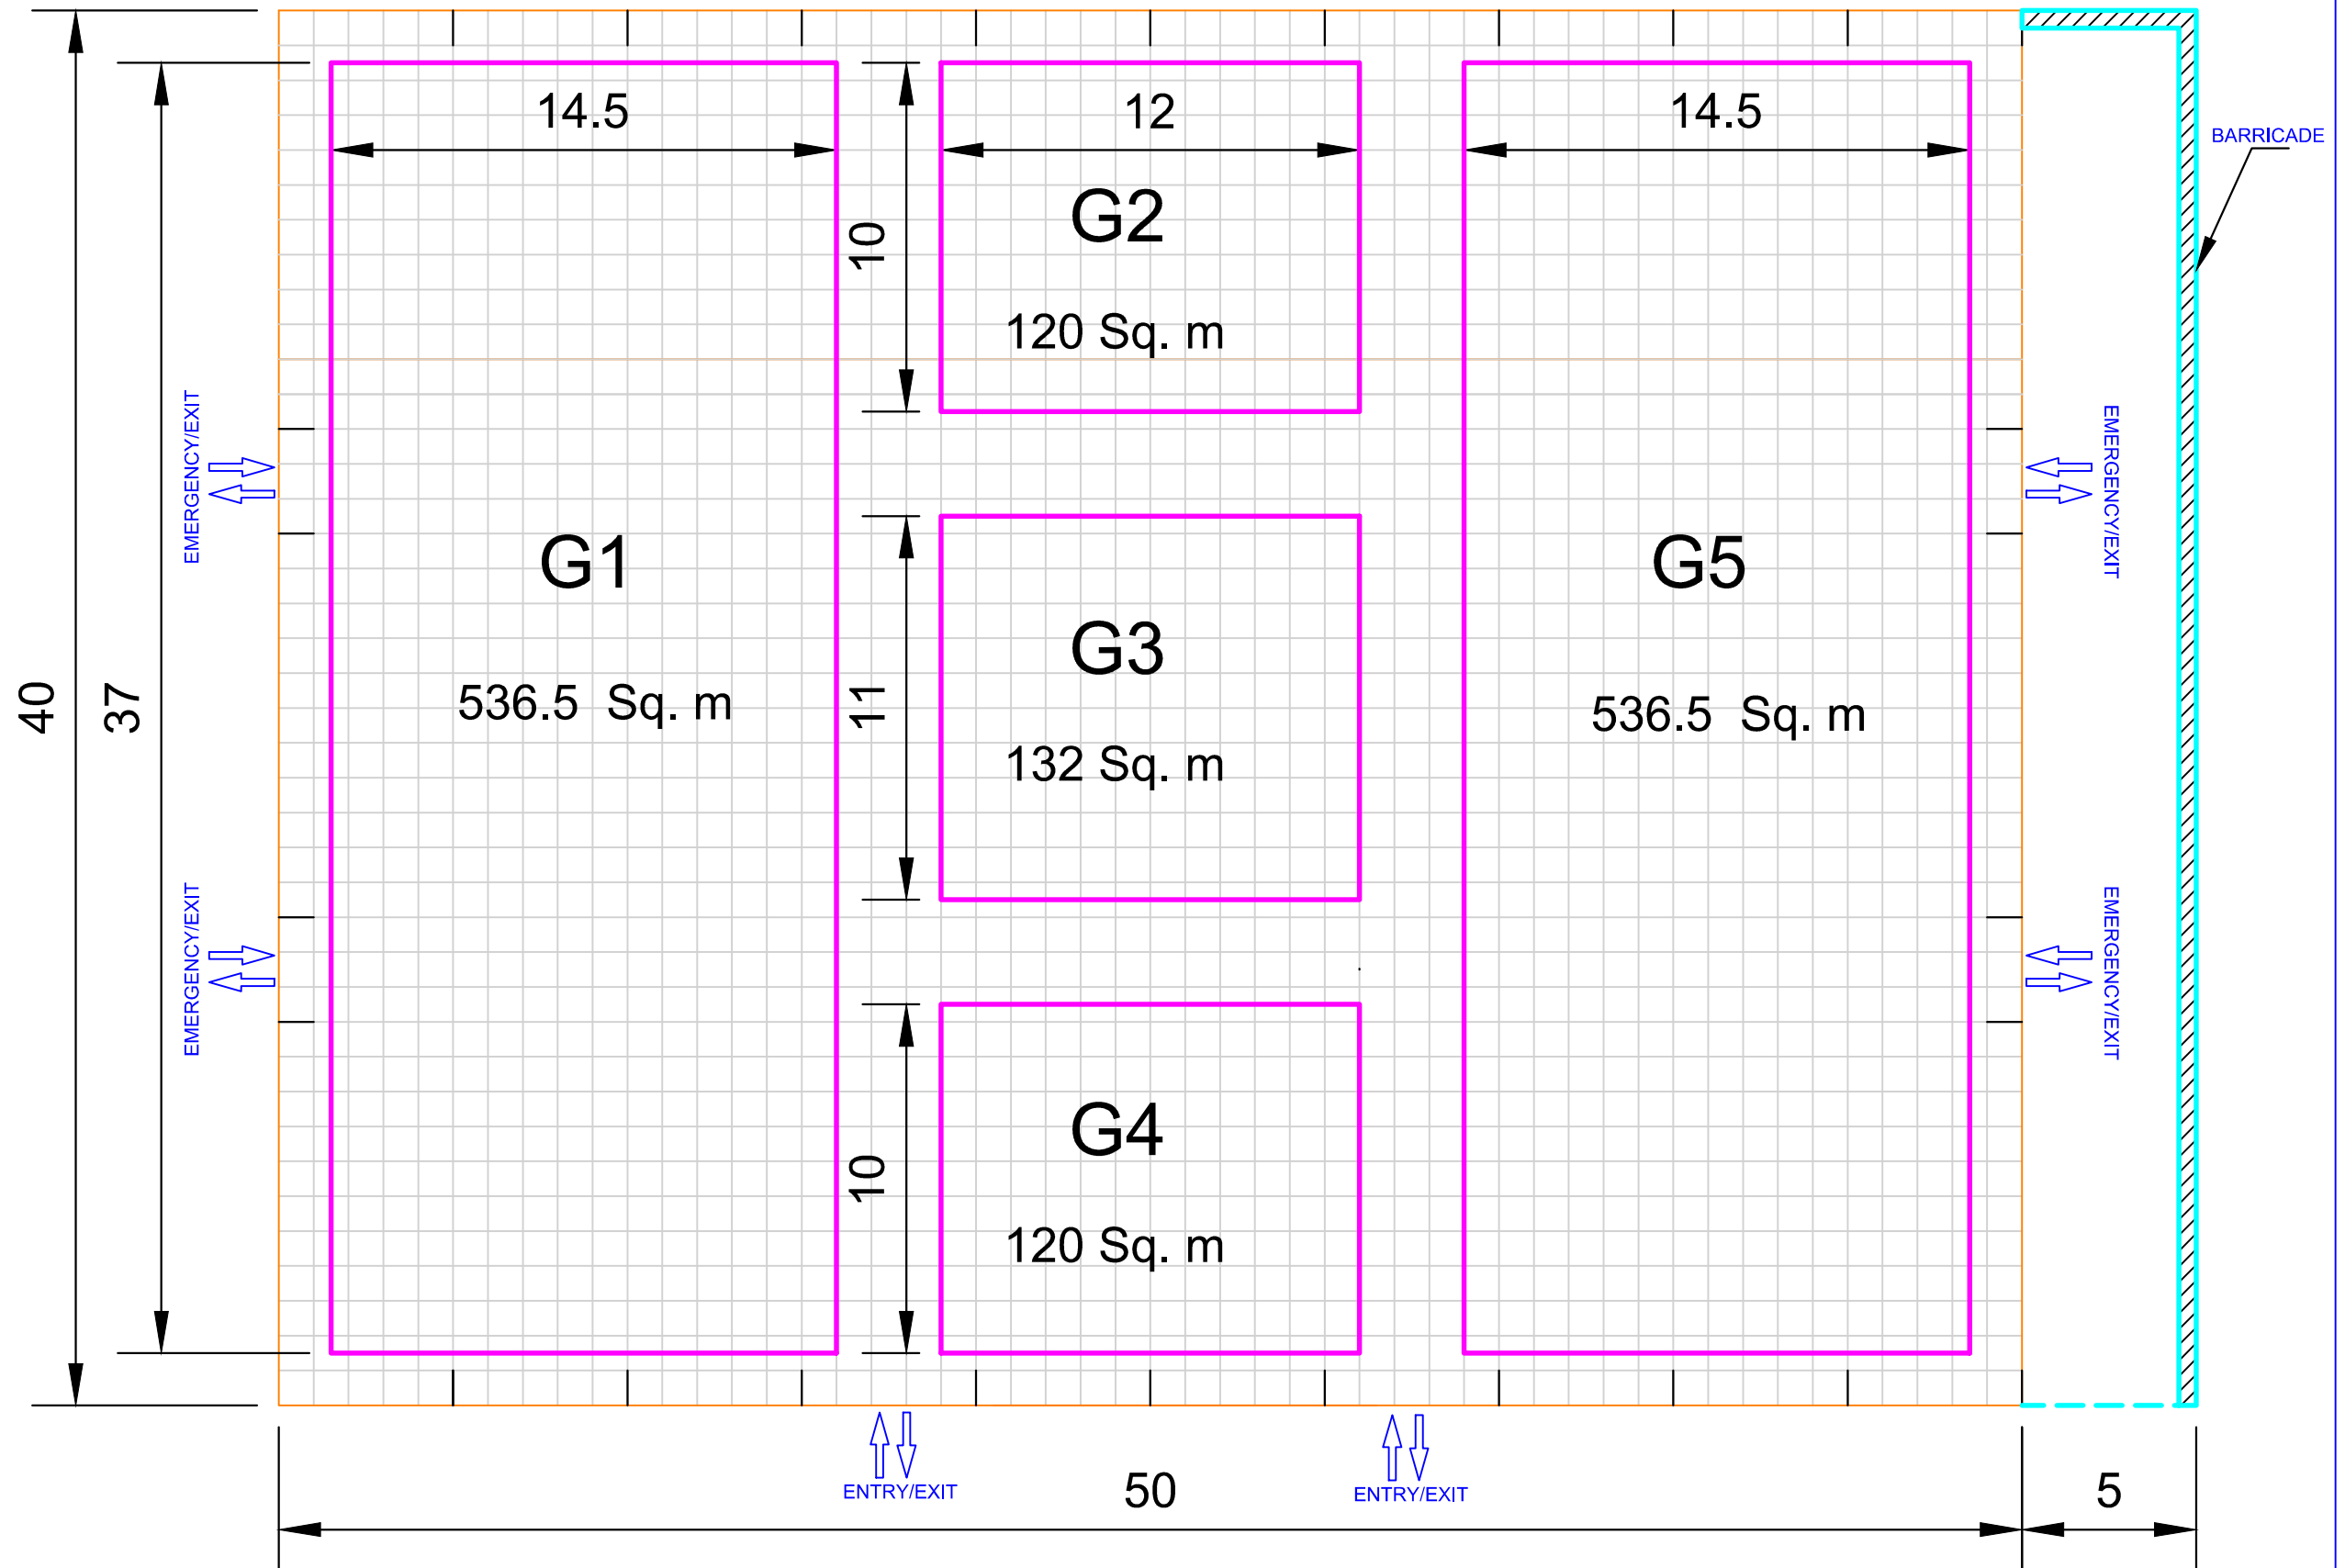

AERO INDIA 2019: DRDO-ADA EXHIBITION INDOOR LAYOUT PLAN - HALL 'G'

NOTE: ALL DIMENSIONS ARE IN METERS
Each Grid is 1 Sq. mtr

Useful Area - 1445 Sq. m